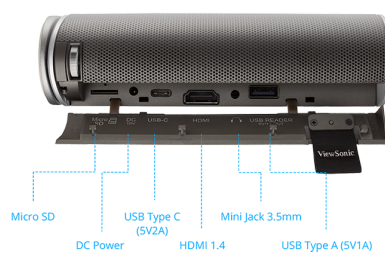

PROJECTOR M1

Key Features

Auto keystone

Product Description

The ViewSonic M1, iF award-winning, is an ultra-portable LED projector that delivers convenient entertainment in nearly any room. With a built-in battery, up to 30,000 hours of LED light source life time, this projector will deliver years of multimedia entertainment wherever it goes. Weighing less than two pounds, the M1's compact and lightweight design makes it ideal for moving from room to room, or for indoor/outdoor usage. An integrated smart stand provides for simple 360-degree setup, while also doubling as a lens cover. Once the lens is uncovered, the projector automatically powers on with full brightness for instant entertainment. The lens also features a safety auto-off feature that powers down the projector when objects are detected too close to the lens. Dual harman kardon speakers provide crisp and clear sound for multimedia content, while a short throw lens can display large images in small spaces. What's more, versatile connectivity options include a MicroSD card slot, USB Type-A, USB Typ-C, and built-in 16GB memory – making the M1 a great option for sharing and displaying videos and other multimedia content.

INPUT

HDMI / HDCP:	1 (HDMI 1.4/ HDCP 1.4)
SD Card:	Micro SD (32GB, SDHC)
Internal Memory:	16GB
USB type C:	1 (5V/ 2A)

OUTPUT

Audio out (3.5mm):	1
Speaker:	3W Cube x 2
USB type A (Power):	1 (5V/ 1A)

OTHERS

Power Supply Voltage:	Input: 100~240V Output 19VDC/3.42A
Power Consumption:	Normal: 45W Standby: <0.5W
Operating Temperature:	0~40°C
Carton:	Colour
Net Weight:	0.75kg
Dimensions (WxDxH) w/adjustment foot:	146x126x40mm
Language:	English, French, Spanish, Thai, Korean, German, Italian, Russian, Swedish, Dutch, Polish, Czech, T-Chinese, S-Chinese, Japanese, Turkish, Portuguese, Finnish, Indonesian, India, Arabic, Vietnamese